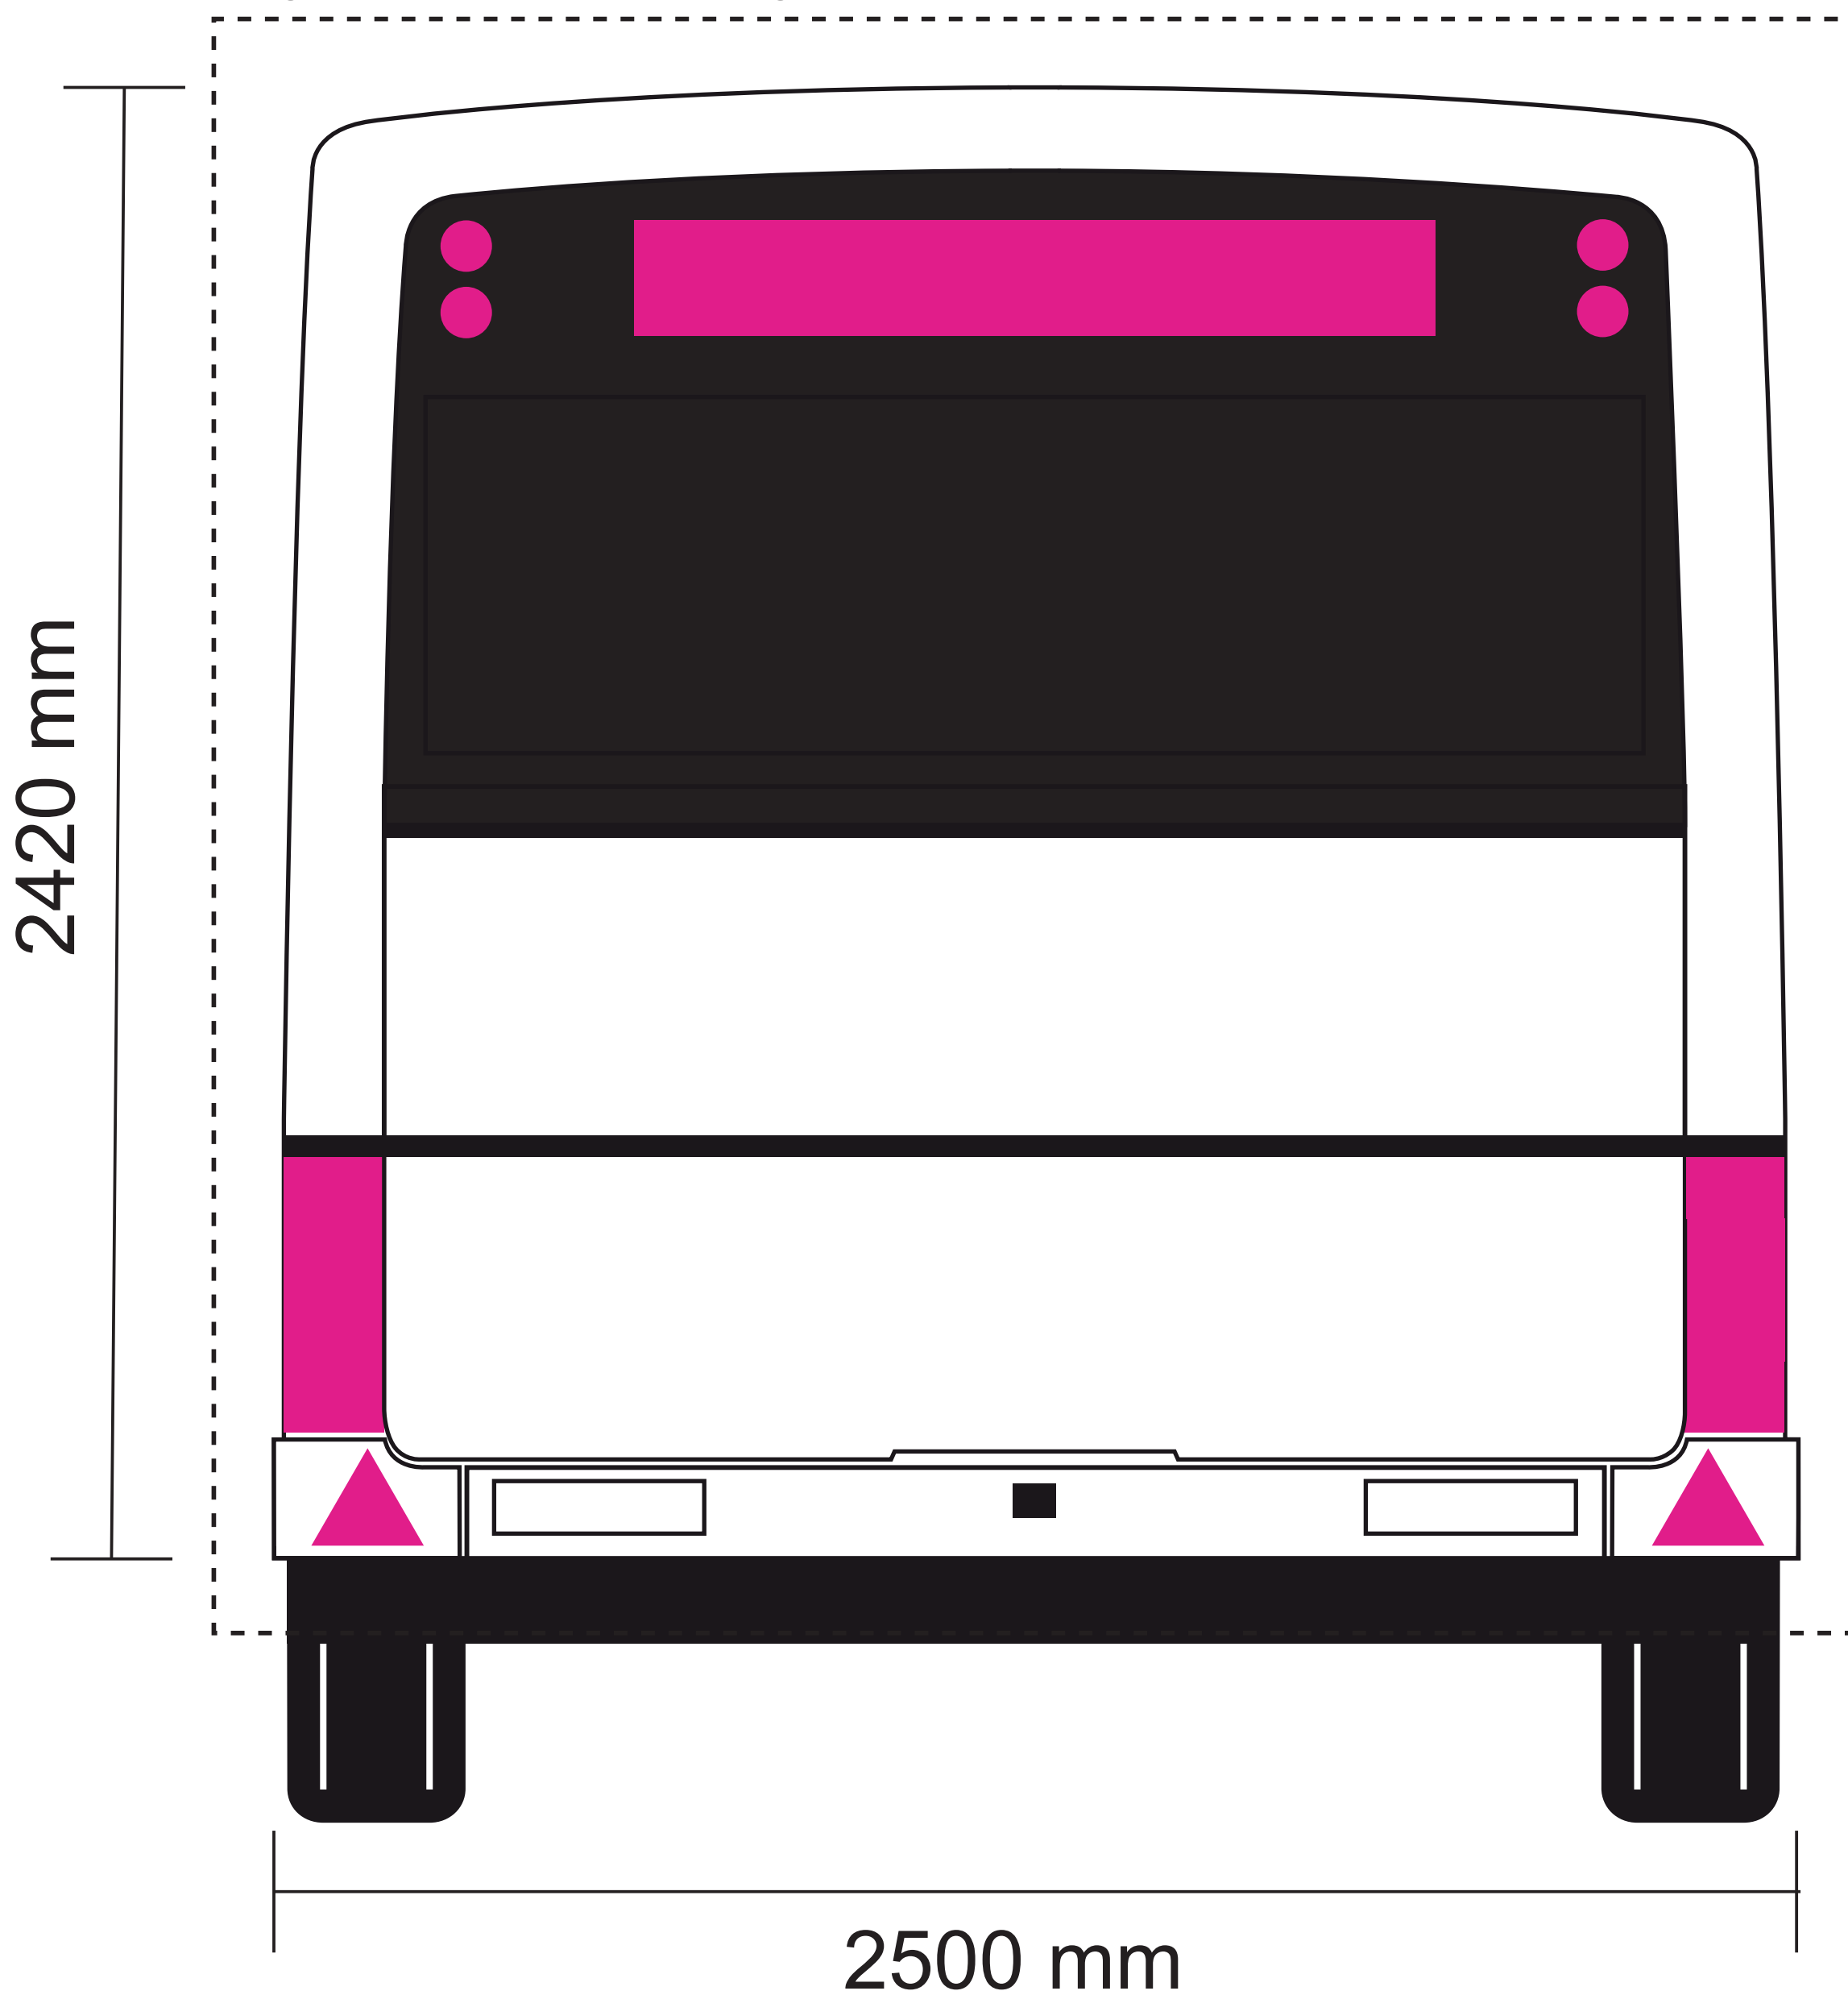

Rough format, overflow for printing: 2550 x 2500 mm

- Production, mounting/removal not included. Concept submitted to approval.
- This file is an Illustrator document, PLEASE USE THIS SOFTWARE to make creations.
- Layers may not be changed and no new ones may be added.
- All elements exclusively on the "PRINT" layer.
- Display the "PRINT ZONES" layer in order to check whether all zones are completely filled out.
- Important criterion: windows may be at most 30% covered.

 Windows: affixing forbidden	Hess S.921 - 930 (trailer)	
 Windows: up to 30% affixing allowed	Scale 1/10e	24/11/2016
 Windows: up to 100% affixing allowed	 <small>TP PUBLICITÉ SA</small>	
 Body: affixing up to 100% allowed		