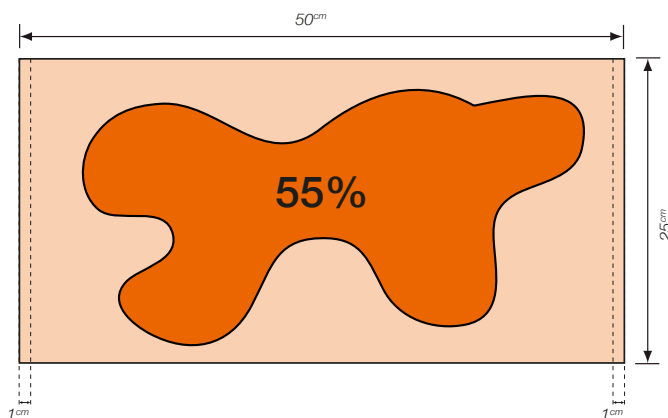

### Plan

1 cm perforated edge for the attachment.

### Materials and manufacturing

Compulsory reference : IMAGin - JT 8500 CG - RT (ex. Print Vinyl 899 R)

Format (W x H) : 50 x 25 cm.

Transparent on windows: Transparent, removable stickers for the pane insides of vehicles. The printed area may take up at most 55% of the total area of the film.